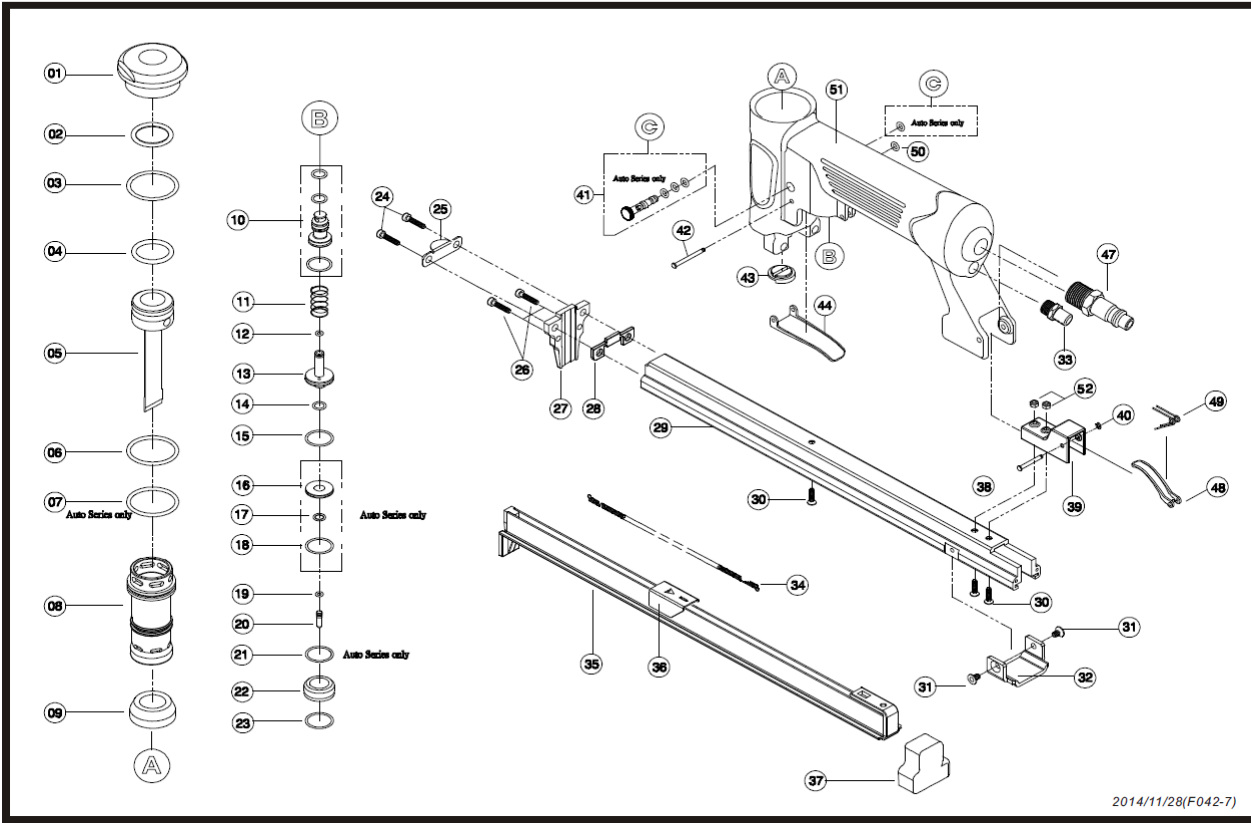

**MODEL NO. 8016 ALM**

**US 8016ALM**

NOTE:When ordering spare parts.Please state the part name and part number

No.	Part NO.	Name	PCS	No.	Part NO.	Name	PCS
1	52010	Hammer Cap Hammer	1	26	91001	Hex.HD Soc Screw	2
2	90087	O-Ring	1	27	18140	Nose	1
3	90000	O-Ring	1	28	18150	Nose Plate	1
4	90001	O-Ring	1	29	18161	Magazine	1
5	18020	Piston Ram Assembly	1	30	93001	Hex. Soc. FT HD Screw	3
6	90000	O-Ring	1	31	98006	Hex. Soc. FT HD Screw	2
7	90015	O-Ring	1	32	18212	Magazine Retainer	1
8	18040	Cylinder	1	33	51213	Air Silencer	1
9	18050	Bumper	1	34	18171	Pusher Spring	1
10	18060-1	Trigger Valve Set	1	35	18181	Magazine Cover	1
11	18070	Trigger Valve Spring	1	36	18190	Pusher	1
12	90055	O-Ring	1	37	18200	Rear Magazine Bumper	1
13	18090	Trigger Valve	1	38	18291	Pin	1
14	90006	O-Ring	1	39	18340	Latch Bracket	1
15	90008	O-Ring	1	40	95001	E-Ring	1
16	18310	Trigger Valve plate	1	41	18322-1	Automatic adjust switch kit	1
17	90005	O-Ring	1	42	18220	Pin	1
18	90033	O-Ring	1	43	18240	Seal	1
19	90009	O-Ring	1	44	52040	Trigger	1
20	18110	Trigger Valve Stem	1	47	94001-1	Air Plug	1
21	90033	O-Ring	1	48	18281	Magazine Latch	1
22	18130	Trigger Valve Guide	1	49	18271	Magazine Latch Spring	1
23	90007	O-Ring	1	50	90010	O-Ring	1
24	91000-1	Hex.HD Soc Screw + Spring Wa	2	51	18590	Gun Body	1
25	18332	Seal Retainer	1	52	97003	Nut	1