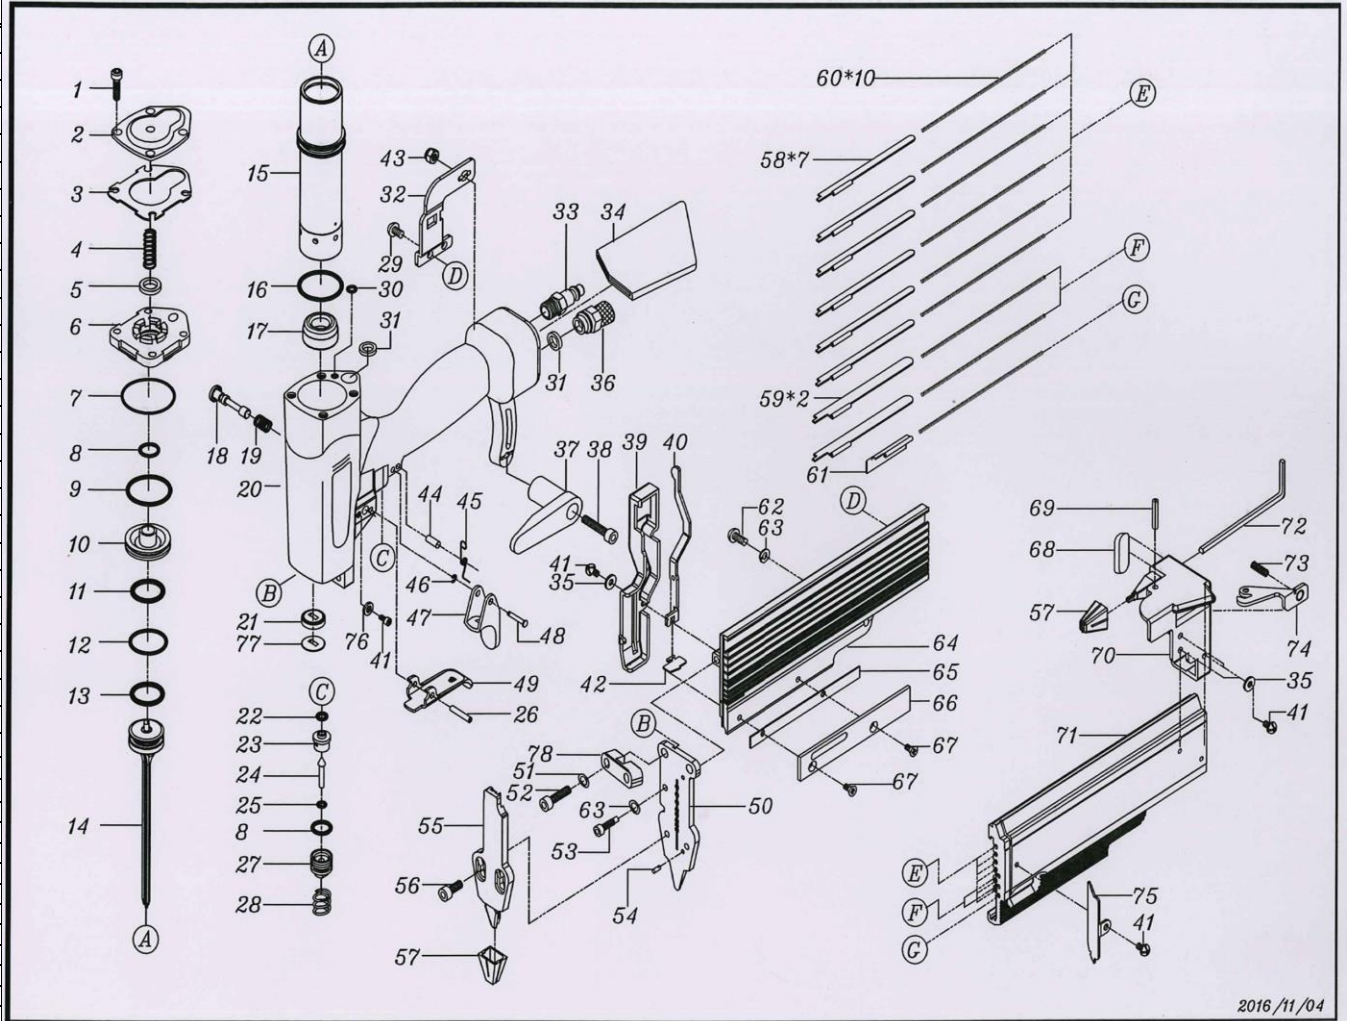

PARTS LIST OF P650

No.	Item No.	Description	No.	Item No.	Description
1	P650-001	HEX.SOC.HD.BOLT+WS	41	P650-041	SCREW
2	P650-002	CAP	42	P650-042	NON-DRIVE PREVENTIVE LEVEL
3	P650-003	CAP GASKET	43	P650-043	NYLON NUT
4	P650-004	COMPRESSION SPRING	44	P650-044	PIN
5	P650-005	VALVE STOP	45	P650-045	SAFETY TRIGGER SPRING
6	P650-006	CYLINDER CAP	46	P650-046	E-RING
7	P650-007	O-RING	47	P650-047	SAFETY TRIGGER
8	P650-008	O-RING	48	P650-048	PIN
9	P650-009	O-RING	49	P650-049	TRIGGER
10	P650-010	HEAD VALVE	50	P650-050	NOSE
11	P650-011	O-RING	51	P650-051	SPRING WASHER
12	P650-012	O-RING	52	P650-052	HEX.SOC.HD.BOLT
13	P650-013	O-RING	53	P650-053	HEX.SOC.HD.BOLT
14	P650-014	DRIVER	54	P650-054	PIN
15	P650-015	CYLINDER	55	P650-055	COVER PLATE
16	P650-016	O-RING	56	P650-056	HEX.SOC.HD.BOLT
17	P650-017	BUMPER	57	P650-057	NOSE PROTECTOR
18	P650-018	PIN	58	P650-058	PUSHER #1(S)
19	P650-019	SPRING	59	P650-059	PUSHER #1(L)
20	P650-020	GUN BODY	60	P650-060	PUSHER SPRING
21	P650-021	DRIVER SEAL	61	P650-061	PUSHER
22	P650-022	O-RING	62	P650-062	HEX.SOC.HD.BOLT
23	P650-023	TRIGGER VALVE SEAT	63	P650-063	SPRING WASHER
24	P650-024	TRIGGER VALVE STEM	64	P650-064	MAGAZINE SEAT
25	P650-025	O-RING	65	P650-065	SPACER PALTE
26	P650-026	SPRING PIN	66	P650-066	RAILING PALTE
27	P650-027	TRIGGER VALVE GUIDE	67	P650-067	HEX.SOC.FLAT HEAD SCREW
28	P650-028	TRIGGER SPRING	68	P650-068	RUBBER PALTE
29	P650-029	HEX.SOC.HD.BOLT	69	P650-069	SPRING PIN
30	P650-030	O-RING	70	P650-070	SLIDER CAP
31	P650-031	DEFLECTOR	71	P650-071	MAGAZINE
32	P650-032	SUPPORT	72	P650-072	ALLEN WRENCH
33	P650-033	COUPLING PLUG	73	P650-073	SPRING
34	P650-034	HANDLE GRIP	74	P650-074	LATCH
35	P650-035	WASHER	75	P650-075	PUSHER STOP
36	P650-036	SILENCER	76	P650-076	WASHER
37	P650-037	CRADLE	77	P650-077	PLATE
38	P650-038	SCREW	78	P650-078	DRIVER GUIDE B
39	P650-039	COVER			
40	P650-040	NON-DRIVE PREVENTIVE ARM			